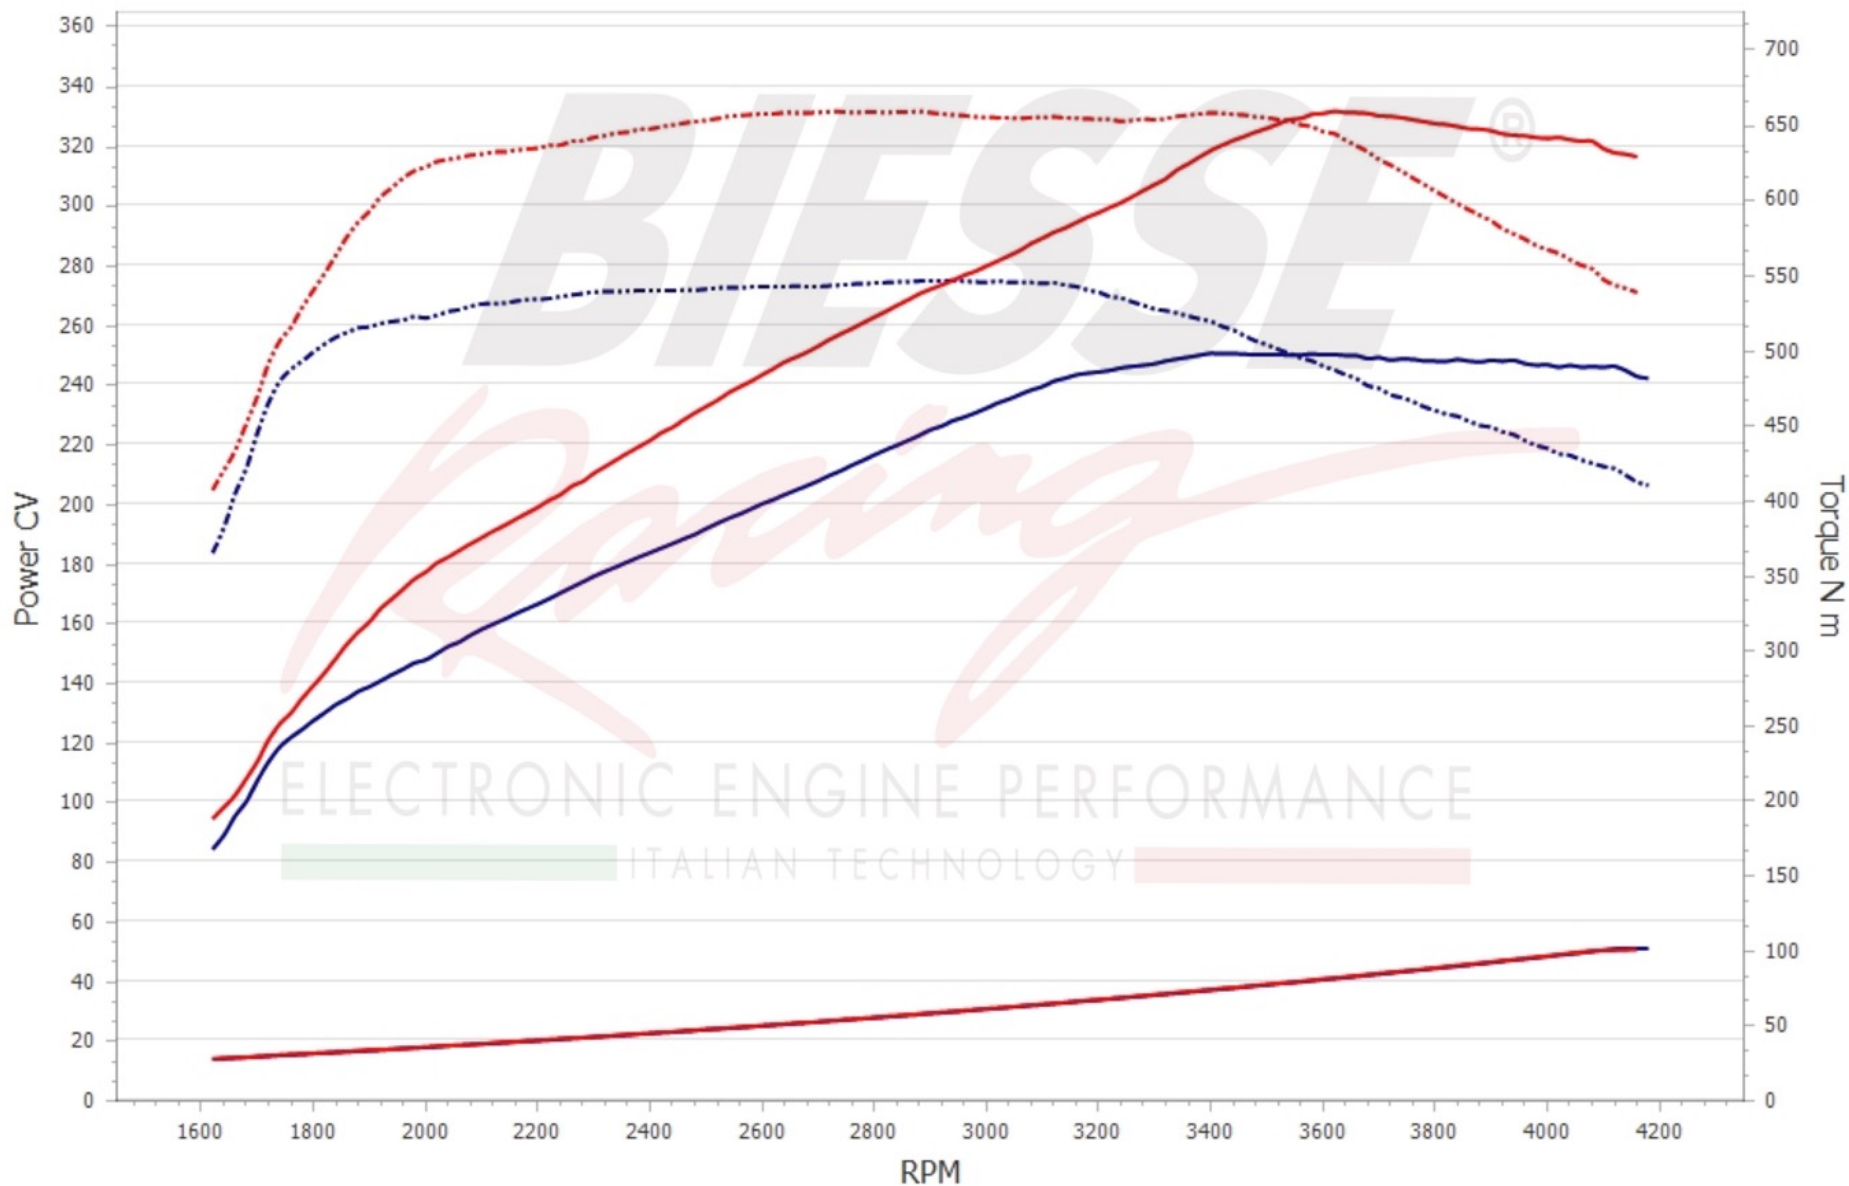

### 45 TDI 231hp

45 TDI 231hp

Company: Azienda  
 Address: Loc. San Iorio 8A Internet:  
 Phone: Fax: E-mail:

Brand: AUDI

Test	4_Test_ACCELERATIVE	14_Test_ACCELERATIVE
Vehicle data		
Ratio-Gear	2,57 - 5	2,57 - 5
Min - Max Rpm	1620 - 4180	1620 - 4160
Engine data		
Engine power	250,34 CV @ 3400 RPM	331,45 CV @ 3620 RPM
Engine torque	546,08 N m @ 2940 RPM	658,91 N m @ 2880 RPM
Friction power	50,91 CV @ 4180 RPM	50,49 CV @ 4160 RPM

*Racing*  
 ELECTRONIC ENGINE PERFORMANCE  
 ITALIAN TECHNOLOGY